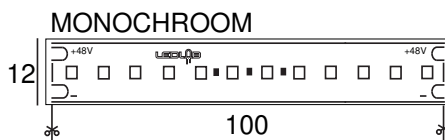

LEDSTRIPS 48V EXTERIOR

VOLTAGE OUTPUT	48 VDC	BEAM ANGLE	120°
IP	65	REEL LENGTH	10 METERS

MODELS

	ARTICLE N°	DESCRIPTION	KELVIN	LUMEN
	037482002700	MONOCHROME LEDSTRIP, 120LED/m,CRI +90, 14,4W/m	2700	1200 lm/m
	037482003000	MONOCHROME LEDSTRIP, 120LED/m,CRI +90, 14,4W/m	3000	1250 lm/m
	037482004000	MONOCHROME LEDSTRIP, 120LED/m,CRI +90, 14,4W/m	4000	1350 lm/m