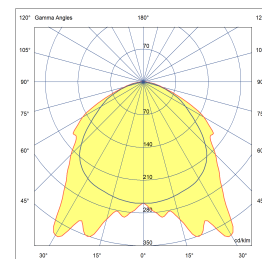

# LEDPROFILE SKAB MONOCHROME IP20 12VDC

SMD LED(S)	180 per meter	MAX. POWER	14,5 Watt 1,21Amp per meter
BEAM ANGLE	120°	CRI	90+
VOLTAGE	12 VDC	GEAR / DRIVER	Not included
MATERIAL	Aluminium / Pmma	MAX. LENGTH	50/6000 mm (2 profile/1 defuser)
WEIGHT (KG)	0,3	IP	20
ORDER	PER METER		