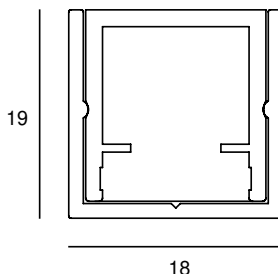

# LEDPROFILE SMALL MONOCHROME IP65 12VDC

|             |                  |               |                                   |
|-------------|------------------|---------------|-----------------------------------|
| SMD LED(S)  | 120 per meter    | MAX. POWER    | 14,5 Watt 1,21Amp per meter       |
| BEAM ANGLE  | 120°             | CRI           | 90+                               |
| VOLTAGE     | 12 VDC           | GEAR / DRIVER | Not included                      |
| MATERIAL    | Aluminium / Pmma | MAX. LENGTH   | 50/6000 mm (1 profile/ 1 defuser) |
| WEIGHT (KG) | 0,3              | IP            | 65                                |
| ORDER       | PER METER        |               |                                   |