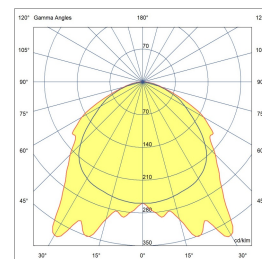

# LEDPROFILE SMALL MONOCHROME IP65 12VDC

|             |                  |               |                                   |
|-------------|------------------|---------------|-----------------------------------|
| SMD LED(S)  | 120 per meter    | MAX. POWER    | 14,5 Watt 1,21Amp per meter       |
| BEAM ANGLE  | 120°             | CRI           | 90+                               |
| VOLTAGE     | 12 VDC           | GEAR / DRIVER | Not included                      |
| MATERIAL    | Aluminium / Pmma | MAX. LENGTH   | 50/6000 mm (1 profile/ 1 defuser) |
| WEIGHT (KG) | 0,3              | IP            | 65                                |
| ORDER       | PER METER        |               |                                   |