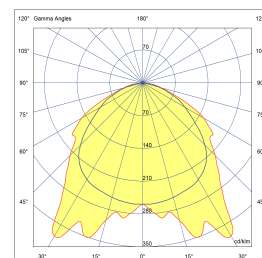

# LEDPROFILE SMALL POTTED MONOCHROME IP67 12VDC

SMD LED(S)	120 per meter	MAX. POWER	14,5 Watt 1,21Amp per meter
BEAM ANGLE	120°	CRI	90+
VOLTAGE	12 VDC	GEAR / DRIVER	Not included
MATERIAL	Aluminium / Potting material	MAX. LENGTH	50/6000 mm (1profile / 1Potting)
WEIGHT (KG)	0,55	IP	67
ORDER	PER METER		