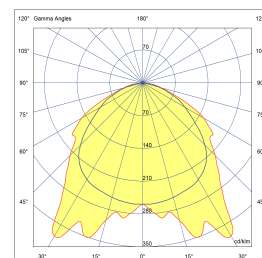

LEDPROFILE SMALL POTTED RGB / RGBW IP67 12VDC

BEAM ANGLE	120°	VOLTAGE	12 VDC
GEAR / DRIVER	Not included	MATERIAL	Aluminium / Potting material
MIN. LENGTH	50/6000mm (1 profile/ 1 potting)	WEIGHT (KG)	0,55
IP	67	SMD LED(S) RGB	120 led's per meter
SMD LED(S) RGBW	60 led's per meter	MAX POWER RGB	17 Watt per meter
MAX POWER RGBW	19,2 Watt per meter	MIN/MAX. LENGTH RGB	50/6000mm (1 profile/1 potting)
ORDER	PER METER		