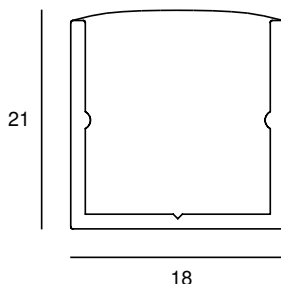

# LEDPROFILE SMALL POTTED MONOCHROME IP67 24VDC

SMD LED(S)	120 per meter	MAX. POWER	14,5 Watt 1,21Amp per meter
BEAM ANGLE	120°	CRI	90+
VOLTAGE	24 VDC	GEAR / DRIVER	Not included
MATERIAL	Aluminium / Potting material	MAX. LENGTH	50/6000 mm (1profile / 1Potting)
WEIGHT (KG)	0,55	IP	67
ORDER	PER METER		

## MODELS

	ARTICLE N°	DESCRIPTION	COLOUR	KELVIN	LUMEN
	019245112702	LEDPROFILE SMALL POTTED EXT. WARM WHITE	BLACK STRUC.	2700	660
	019245113002	LEDPROFILE SMALL POTTED EXT. WARM WHITE	BLACK STRUC.	3000	720
	019245114002	LEDPROFILE SMALL POTTED EXT. NATURAL WHITE	BLACK STRUC.	4000	792
	019245112701	LEDPROFILE SMALL POTTED EXT. WARM WHITE	WHITE STRUC.	2700	660
	019245113001	LEDPROFILE SMALL POTTED EXT. WARM WHITE	WHITE STRUC.	3000	720
	019245114001	LEDPROFILE SMALL EXT. NATURAL WHITE	WHITE STRUC.	4000	792
	019245112716	LEDPROFILE SMALL POTTED EXT. WARM WHITE	NATURAL ANODIZED	2700	660
	019245113016	LEDPROFILE SMALL POTTED EXT. WARM WHITE	NATURAL ANODIZED	3000	720
	019245114016	LEDPROFILE SMALL POTTED INT. NATURAL WHITE	NATURAL ANODIZED	4000	792