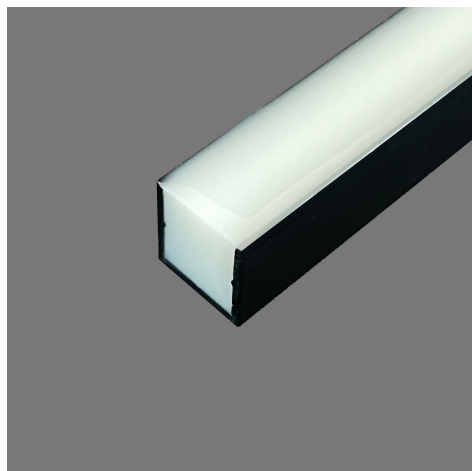

# LEDPROFILE SMALL POTTED MONOCHROME IP67 24VDC

SMD LED(S)	120 per meter	MAX. POWER	14,5 Watt 1,21Amp per meter
BEAM ANGLE	120°	CRI	90+
VOLTAGE	24 VDC	GEAR / DRIVER	Not included
MATERIAL	Aluminium / Potting material	MAX. LENGTH	50/6000 mm (1profile / 1Potting)
WEIGHT (KG)	0,55	IP	67
ORDER	PER METER		

## MODELS

	ARTICLE N°	DESCRIPTION	COLOUR	KELVIN	LUMEN
	019245112702	LEDPROFILE SMALL POTTED EXT. WARM WHITE	BLACK STRUC.	2700	660
	019245113002	LEDPROFILE SMALL POTTED EXT. WARM WHITE	BLACK STRUC.	3000	720
	019245114002	LEDPROFILE SMALL POTTED EXT. NATURAL WHITE	BLACK STRUC.	4000	792
	019245112701	LEDPROFILE SMALL POTTED EXT. WARM WHITE	WHITE STRUC.	2700	660
	019245113001	LEDPROFILE SMALL POTTED EXT. WARM WHITE	WHITE STRUC.	3000	720
	019245114001	LEDPROFILE SMALL EXT. NATURAL WHITE	WHITE STRUC.	4000	792
	019245112716	LEDPROFILE SMALL POTTED EXT. WARM WHITE	NATURAL ANODIZED	2700	660
	019245113016	LEDPROFILE SMALL POTTED EXT. WARM WHITE	NATURAL ANODIZED	3000	720
	019245114016	LEDPROFILE SMALL POTTED INT. NATURAL WHITE	NATURAL ANODIZED	4000	792