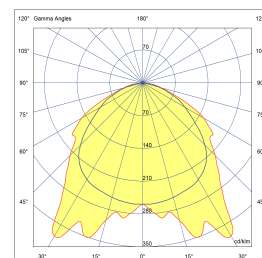

# LEDPROFILE SMALL POTTED MONOCHROME IP67 24VDC

SMD LED(S)	120 per meter	MAX. POWER	14,5 Watt 1,21Amp per meter
BEAM ANGLE	120°	CRI	90+
VOLTAGE	24 VDC	GEAR / DRIVER	Not included
MATERIAL	Aluminium / Potting material	MAX. LENGTH	50/6000 mm (1profile / 1Potting)
WEIGHT (KG)	0,55	IP	67
ORDER	PER METER		