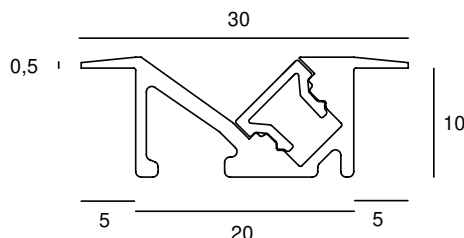

# LEDPROFILE GLOW MONOCHROME IP20 12VDC

SMD LED(S)	180 per meter	MAX. POWER	14,5 Watt 1,21Amp per meter
BEAM ANGLE	120°	CRI	90+
VOLTAGE	12 VDC	GEAR / DRIVER	Not included
MATERIAL	Aluminium / Pmma	MAX. LENGTH	50/6000 mm (2 profile/1 defuser)
WEIGHT (KG)	0,3	IP	20
ORDER	PER METER		