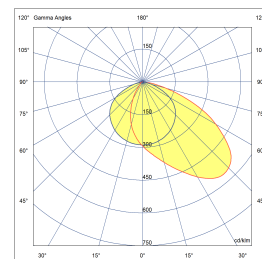

# LEDPROFILE GLOW MONOCHROME IP20 12VDC

SMD LED(S)	180 per meter	MAX. POWER	14,5 Watt 1,21Amp per meter
BEAM ANGLE	120°	CRI	90+
VOLTAGE	12 VDC	GEAR / DRIVER	Not included
MATERIAL	Aluminium / Pmma	MAX. LENGTH	50/6000 mm (2 profile/1 defuser)
WEIGHT (KG)	0,3	IP	20
ORDER	PER METER		