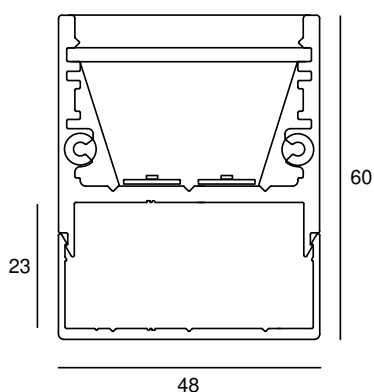

LEDPROFILE LARGE MONOCHROME IP20 12VDC

SMD LED(S)	360 per meter	MAX. POWER	29 Watt 2,41Amp per meter
BEAM ANGLE	120°	CRI	90+
VOLTAGE	12 VDC	GEAR / DRIVER	Not included
MATERIAL	Aluminium / Pmma	MAX. LENGTH	50/6000 mm
WEIGHT (KG)	1,4	IP	20
ORDER	PER METER		

OPTIONS: Possible options see Accessories. Excludes power cable (order separately). Dimmable (cfr. Accessories)

MODELS

	ARTICLE N°	DESCRIPTION	COLOUR	KELVIN	LUMEN
	02001112702	LEDPROFILE SMALL INT. WARM WHITE	BLACK STRUC.	2700	2200
	02001113002	LEDPROFILE SMALL INT. WARM WHITE	BLACK STRUC.	3000	2400
	02001114002	LEDPROFILE SMALL INT. NATURAL WHITE	BLACK STRUC.	4000	2640
	02001116002	LEDPROFILE LARGE INT. WARM WHITE	BLACK STRUC.	6000	3000
	02001112701	LEDPROFILE SMALL INT. WARM WHITE	WHITE STRUC.	2700	2200
	02001113001	LEDPROFILE SMALL INT. WARM WHITE	WHITE STRUC.	3000	2400
	02001114001	LEDPROFILE SMALL INT. NATURAL WHITE	WHITE STRUC.	4000	2640
	02001116001	LEDPROFILE LARGE INT. WARM WHITE	WHITE STRUC.	6000	3000
	02001112716	LEDPROFILE SMALL INT. WARM WHITE	NATURAL ANODIZED	2700	2200
	02001113016	LEDPROFILE SMALL INT. WARM WHITE	NATURAL ANODIZED	3000	2400
	02001114016	LEDPROFILE SMALL INT. NATURAL WHITE	NATURAL ANODIZED	4000	2640
	02001116016	LEDPROFILE LARGE INT. WARM WHITE	NATURAL ANODIZED	6000	3000