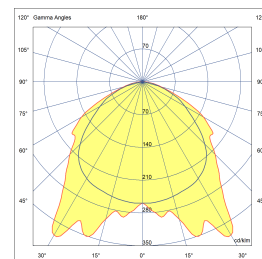

LEDPROFILE LARGE MONOCHROME IP20 12VDC

SMD LED(S)	360 per meter	MAX. POWER	29 Watt 2,41Amp per meter
BEAM ANGLE	120°	CRI	90+
VOLTAGE	12 VDC	GEAR / DRIVER	Not included
MATERIAL	Aluminium / Pmma	MAX. LENGTH	50/6000 mm
WEIGHT (KG)	1,4	IP	20
ORDER	PER METER		