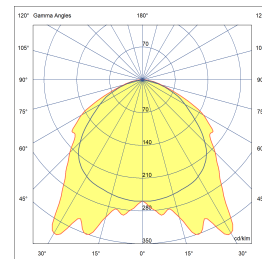

# LEDPROFILE LARGE MONOCHROME IP65 12VDC

SMD LED(S)	360 per meter	MAX. POWER	29 Watt 2,41Amp per meter
BEAM ANGLE	120°	CRI	90+
VOLTAGE	12 VDC	GEAR / DRIVER	Not included
MATERIAL	Aluminium / Pmma	MAX. LENGTH	50/6000 mm
WEIGHT (KG)	1,4	IP	65
ORDER	PER METER		