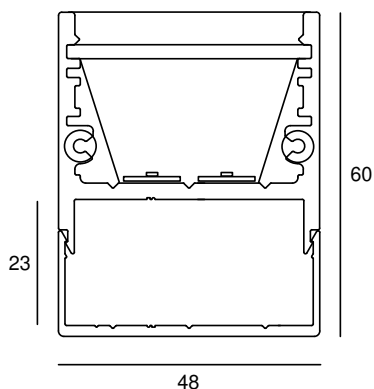

# LEDPROFILE LARGE MONOCHROME IP65 12VDC

SMD LED(S)	360 per meter	MAX. POWER	29 Watt 2,41Amp per meter
BEAM ANGLE	120°	CRI	90+
VOLTAGE	12 VDC	GEAR / DRIVER	Not included
MATERIAL	Aluminium / Pmma	MAX. LENGTH	50/6000 mm
WEIGHT (KG)	1,4	IP	65
ORDER	PER METER		

## MODELS

	ARTICLE N°	DESCRIPTION	COLOUR	KELVIN	LUMEN
	020012112702	LEDPROFILE LARGE INT. WARM WHITE	BLACK STRUC.	2700	2200
	020012113002	LEDPROFILE LARGE INT. WARM WHITE	BLACK STRUC.	3000	2400
	020012114002	LEDPROFILE LARGE INT. NATURAL WHITE	BLACK STRUC.	4000	2640
	020012116002	LEDPROFILE LARGE INT. WARM WHITE	BLACK STRUC.	6000	3000
	020012112701	LEDPROFILE LARGE INT. WARM WHITE	WHITE STRUC.	2700	2200
	020012113001	LEDPROFILE LARGE INT. WARM WHITE	WHITE STRUC.	3000	2400
	020012114001	LEDPROFILE LARGE INT. NATURAL WHITE	WHITE STRUC.	4000	2640
	020012116001	LEDPROFILE LARGE INT. WARM WHITE	WHITE STRUC.	6000	3000
	020012112716	LEDPROFILE LARGE INT. WARM WHITE	NATURAL ANODIZED	2700	2200
	020012113016	LEDPROFILE LARGE INT. WARM WHITE	NATURAL ANODIZED	3000	2400
	020012114016	LEDPROFILE LARGE INT. NATURAL WHITE	NATURAL ANODIZED	4000	2640
	020012116016	LEDPROFILE LARGE INT. WARM WHITE	NATURAL ANODIZED	6000	3000