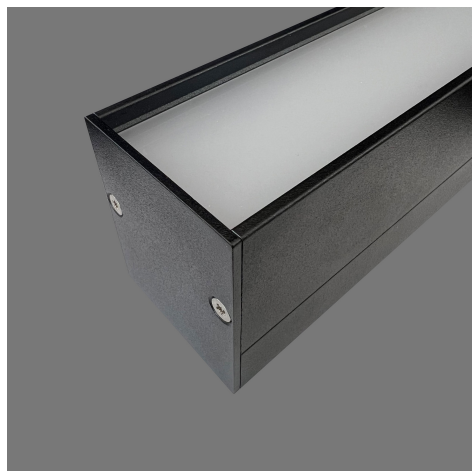

# LEDPROFILE LARGE MONOCHROME IP65 12VDC

SMD LED(S)	360 per meter	MAX. POWER	29 Watt 2,41Amp per meter
BEAM ANGLE	120°	CRI	90+
VOLTAGE	12 VDC	GEAR / DRIVER	Not included
MATERIAL	Aluminium / Pmma	MAX. LENGTH	50/6000 mm
WEIGHT (KG)	1,4	IP	65
ORDER	PER METER		

## MODELS

	ARTICLE N°	DESCRIPTION	COLOUR	KELVIN	LUMEN
	020012112702	LEDPROFILE LARGE INT. WARM WHITE	BLACK STRUC.	2700	2200
	020012113002	LEDPROFILE LARGE INT. WARM WHITE	BLACK STRUC.	3000	2400
	020012114002	LEDPROFILE LARGE INT. NATURAL WHITE	BLACK STRUC.	4000	2640
	020012116002	LEDPROFILE LARGE INT. WARM WHITE	BLACK STRUC.	6000	3000
	020012112701	LEDPROFILE LARGE INT. WARM WHITE	WHITE STRUC.	2700	2200
	020012113001	LEDPROFILE LARGE INT. WARM WHITE	WHITE STRUC.	3000	2400
	020012114001	LEDPROFILE LARGE INT. NATURAL WHITE	WHITE STRUC.	4000	2640
	020012116001	LEDPROFILE LARGE INT. WARM WHITE	WHITE STRUC.	6000	3000
	020012112716	LEDPROFILE LARGE INT. WARM WHITE	NATURAL ANODIZED	2700	2200
	020012113016	LEDPROFILE LARGE INT. WARM WHITE	NATURAL ANODIZED	3000	2400
	020012114016	LEDPROFILE LARGE INT. NATURAL WHITE	NATURAL ANODIZED	4000	2640
	020012116016	LEDPROFILE LARGE INT. WARM WHITE	NATURAL ANODIZED	6000	3000