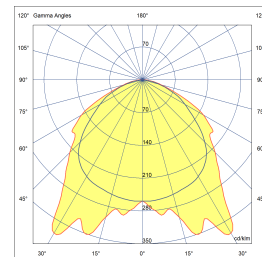

# LEDPROFILE LARGE RGB / RGBW IP20 12VDC

BEAM ANGLE	120°	VOLTAGE	12 VDC
GEAR / DRIVER	Not included	MATERIAL	Aluminium / Pmma
MAX. LENGTH	50/6000 mm	WEIGHT (KG)	1,4
IP	20	MAX POWER RGB	34 Watt per meter
MAX POWER RGBW	38,2 Watt per meter	SMD LED(S) RGB	240 led's per meter
SMD LED(S) RGBW	120 led's per meter	ORDER	PER METER