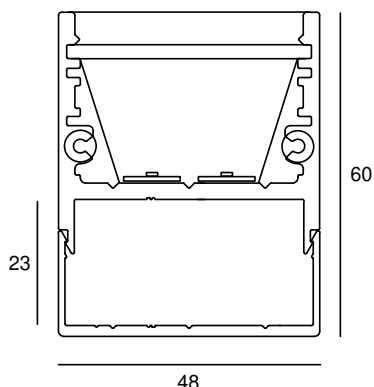

LEDPROFILE LARGE RGB / RGBW IP65 12VDC

BEAM ANGLE	120°	VOLTAGE	12 VDC
GEAR / DRIVER	Not included	MATERIAL	Aluminium / Pmma
MAX. LENGTH	50/6000 mm	WEIGHT (KG)	1,4
IP	65	MAX POWER RGB	34 Watt per meter
MAX POWER RGBW	38,2 Watt per meter	SMD LED(S) RGB	240 led's per meter
SMD LED(S) RGBW	120 led's per meter	ORDER	PER METER

OPTIONS: Possible options see Accessories. Excludes power cable (order separately). Dimmable (cfr. Accessories)

MODELS

	ARTICLE N°	DESCRIPTION	COLOUR	KELVIN	LUMEN
	020012110602	LEDPROFILE LARGE INT. RGB	BLACK STRUC.	RGB	1600
	020012110702	LEDPROFILE LARGE INT. RGBW 2700K	BLACK STRUC.	RGBW 2700	1000
	020012110802	LEDPROFILE LARGE INT. RGBW 3000K	BLACK STRUC.	RGBW 3000	1000
	020012110902	LEDPROFILE LARGE INT. RGBW 4000K	BLACK STRUC.	RGBW 4000	1000
	020012110601	LEDPROFILE LARGE INT. RGB	WHITE STRUC.	RGB	1600
	020012110701	LEDPROFILE LARGE INT. RGBW 2700K	WHITE STRUC.	RGBW 2700	1000
	020012110801	LEDPROFILE LARGE INT. RGBW 3000K	WHITE STRUC.	RGBW 3000	1000
	020012110901	LEDPROFILE LARGE INT. RGBW 4000K	WHITE STRUC.	RGBW 4000	1000
	020012110616	LEDPROFILE LARGE INT. RGB	NATURAL ANODIZED	RGB	1600
	020012110716	LEDPROFILE LARGE INT. RGBW 2700K	NATURAL ANODIZED	RGBW 2700	1000
	020012110816	LEDPROFILE LARGE INT. RGBW 3000K	NATURAL ANODIZED	RGBW 3000	1000
	020012110916	LEDPROFILE LARGE INT. RGBW 4000K	NATURAL ANODIZED	RGBW 4000	1000