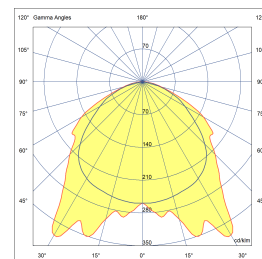

LEDPROFILE LARGE RGB / RGBW IP65 12VDC

BEAM ANGLE	120°	VOLTAGE	12 VDC
GEAR / DRIVER	Not included	MATERIAL	Aluminium / Pmma
MAX. LENGTH	50/6000 mm	WEIGHT (KG)	1,4
IP	65	MAX POWER RGB	34 Watt per meter
MAX POWER RGBW	38,2 Watt per meter	SMD LED(S) RGB	240 led's per meter
SMD LED(S) RGBW	120 led's per meter	ORDER	PER METER