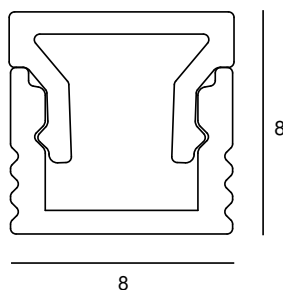

BULK SKAB LED PROFILE + DIFFUSER 20X3M

MATERIAL	ALUMINIUM
----------	-----------

MODELS

	ARTICLE N°	DESCRIPTION	COLOUR	SIZE
	86013000002	SKAB LED PROFILE SMALL 8 x 6	BLACK STRUC.	20 X 3 METERS
	86013000001	SKAB LED PROFILE SMALL 8 x 6	WHITE STRUC.	20 X 3 METERS
	86013000016	SKAB LED PROFILE SMALL 8 x 6	ANODIZED	20 X 3 METERS