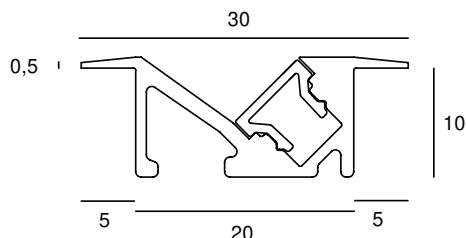

BULK GLOW LED PROFILE + DIFFUSER 20X3M

MATERIAL	ALUMINIUM
----------	-----------

MODELS

	ARTICLE N°	DESCRIPTION	COLOUR	SIZE
	86213000002	GLOW LED PROFILE OMEGA 30 X 10	BLACK ANODIZED	20 X 3 METERS
	86213000001	GLOW LED PROFILE OMEGA 30 X 10	WHITE STRUC.	20 X 3 METERS
	86213000016	GLOW LED PROFILE OMEGA 30 X 10	NATURAL ANODIZED	20 X 3 METERS