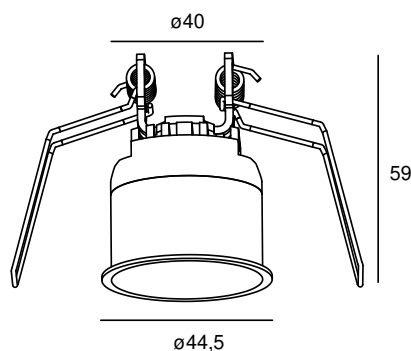

PICO DEEP

POWERLED(S)	1 x 5 Watt incl.	REFLECTOR	40° incl.
CRI	90+	VOLTAGE	230 VAC
GEAR / DRIVER	230 VAC LED	MATERIAL	Aluminium
MOUNTING DEPTH	59 mm	WEIGHT (KG)	0,08
CUTOUT SHAPE / SIZE	40 mm	IP	20

SPECIAL: Other materials such as brass, stainless steel available on demand

MODELS

	ARTICLE N°	DESCRIPTION	COLOUR	KELVIN	LUMEN
	013081212702	PICO ORIGINAL INT. WARM WHITE	BLACK STRUC.	2700	490
	013081213002	PICO ORIGINAL INT. WARM WHITE	BLACK STRUC.	3000	500
	013081214002	PICO ORIGINAL INT. NATURAL WHITE	BLACK STRUC.	4000	525
	013081212701	PICO ORIGINAL INT. WARM WHITE	WHITE STRUC.	2700	490
	013081213001	PICO ORIGINAL INT. WARM WHITE	WHITE STRUC.	3000	500
	013081214001	PICO ORIGINAL INT. NATURAL WHITE	WHITE STRUC.	4000	525
	013081212703	PICO ORIGINAL INT. WARM WHITE	ANY RAL	2700	490
	013081213003	PICO ORIGINAL INT. WARM WHITE	ANY RAL	3000	500
	013081214003	PICO ORIGINAL INT. NATURAL WHITE	ANY RAL	4000	525