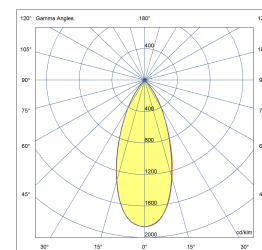

PICO DEEP

POWERLED(S)	1 x 5 Watt incl.	REFLECTOR	40° incl.
CRI	90+	VOLTAGE	230 VAC
GEAR / DRIVER	230 VAC LED	MATERIAL	Aluminium
MOUNTING DEPTH	59 mm	WEIGHT (KG)	0,08
CUTOUT SHAPE / SIZE	40 mm	IP	20

SPECIAL: Other materials such as brass, stainless steel available on demand