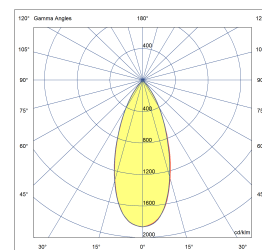

PICO SQUARE

POWERLED(S)	1 x 5 Watt incl.	REFLECTOR	40° incl.
CRI	90+	VOLTAGE	230 VAC
GEAR / DRIVER	230 VAC LED	MATERIAL	Aluminium
MOUNTING DEPTH	47 mm	WEIGHT (KG)	0,08
CUTOUT SHAPE / SIZE	40 mm	IP	20

SPECIAL: Other materials such as brass, stainless steel available on demand