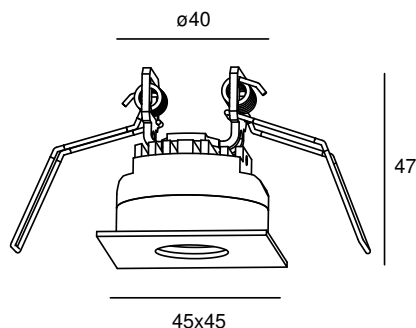

PICO SQUARE

POWERLED(S)	1 x 5 Watt incl.	REFLECTOR	40° incl.
CRI	90+	VOLTAGE	230 VAC
GEAR / DRIVER	230 VAC LED	MATERIAL	Aluminium
MOUNTING DEPTH	47 mm	WEIGHT (KG)	0,08
CUTOUT SHAPE / SIZE	40 mm	IP	20

SPECIAL: Other materials such as brass, stainless steel available on demand

MODELS

	ARTICLE N°	DESCRIPTION	COLOUR	KELVIN	LUMEN
	013091212702	PICO DEEP INT. WARM WHITE	BLACK STRUC.	2700	490
	013091213002	PICO DEEP INT. WARM WHITE	BLACK STRUC.	3000	500
	013091214002	PICO DEEP INT. NATURAL WHITE	BLACK STRUC.	4000	525
	013091212701	PICO DEEP INT. WARM WHITE	WHITE STRUC.	2700	490
	013091213001	PICO DEEP INT. WARM WHITE	WHITE STRUC.	3000	500
	013091214001	PICO DEEP INT. NATURAL WHITE	WHITE STRUC.	4000	525
	013091212703	PICO DEEP INT. WARM WHITE	ANY RAL	2700	490
	013091213003	PICO DEEP INT. WARM WHITE	ANY RAL	3000	500
	013091214003	PICO DEEP INT. NATURAL WHITE	ANY RAL	4000	525