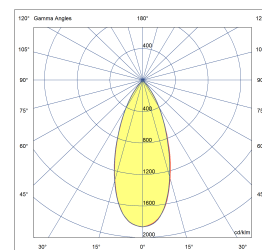

# PICO FLAT EXTERIOR

POWERLED(S)	1 x 5 Watt incl.	REFLECTOR	40° incl.
CRI	90+	VOLTAGE	230 VAC
GEAR / DRIVER	230 VAC LED	MATERIAL	Aluminium
MOUNTING DEPTH	46 mm	WEIGHT (KG)	0,08
CUTOUT SHAPE / SIZE	40 mm	IP	44