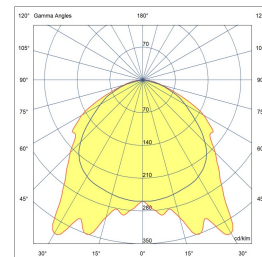

BARR WALL 1M

SMD LED(S)	180 per meter	MAX. POWER	14,5 Watt 1,21A
BEAM ANGLE	120°	CRI	90+
GEAR / DRIVER	Included	POWER SUPPLY	Constant voltage 12V DC
MATERIAL	Aluminium / Pmma Defuser	WEIGHT (KG)	0,5
IP	20		