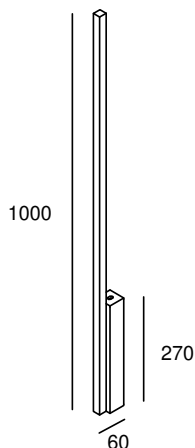

BARR WALL 1M

SMD LED(S)	180 per meter	MAX. POWER	14,5 Watt 1,21A
BEAM ANGLE	120°	CRI	90+
GEAR / DRIVER	Included	POWER SUPPLY	Constant voltage 12V DC
MATERIAL	Aluminium / Pmma Defuser	WEIGHT (KG)	0,5
IP	20		

SPECIAL: Deferent length available on demand.

MODELS

	ARTICLE N°	DESCRIPTION	COLOUR	KELVIN	LUMEN
	004121012702	BARR CEILING DOWN 1 METER INT. WARM WHITE	BLACK STRUC.	2700	1100
	004121013002	BARR CEILING DOWN 1 METER INT. WARM WHITE	BLACK STRUC.	3000	1200
	004121014002	BARR CEILING DOWN 1 METER INT. NATURAL WHITE	BLACK STRUC.	4000	1320
	004121016002	BARR CEILING DOWN 1 METER INT. COLD WHITE	BLACK STRUC.	6000	1500
	004121012701	BARR CEILING DOWN 1 METER INT. WARM WHITE	WHITE STRUC.	2700	1100
	004121013001	BARR CEILING DOWN 1 METER INT. WARM WHITE	WHITE STRUC.	3000	1200
	004121014001	BARR CEILING DOWN 1 METER INT. NATURAL WHITE	WHITE STRUC.	4000	1320
	004121016001	BARR CEILING DOWN 1 METER INT. COLD WHITE	WHITE STRUC.	6000	1500
	004121012703	BARR CEILING DOWN 1 METER INT. WARM WHITE	ANY RAL	2700	1100
	004121013003	BARR CEILING DOWN 1 METER INT. WARM WHITE	ANY RAL	3000	1200
	004121014003	BARR CEILING DOWN 1 METER INT. NATURAL WHITE	ANY RAL	4000	1320
	004121016003	BARR CEILING DOWN 1 METER INT. COLD WHITE	ANY RAL	6000	1500