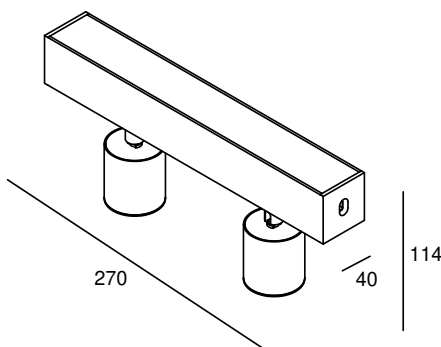

TWIST DIRECTABLE BOX 2

POWERLED(S)	2 x 5 Watt incl.	REFLECTOR	40°
CRI	90+	VOLTAGE	230 VAC - 50/60 Hz
GEAR / DRIVER	230 VAC LED	MATERIAL	Aluminium
WEIGHT	0,55 KG	IP	20

SPECIAL: Knee joint can be in any RAL on demand

OPTIONS: Copper fitting in any ral (mention on order)

MODELS

	ARTICLE N°	DESCRIPTION	COLOUR	KELVIN	LUMEN
	005251112702	TWIST DIRECTABLE FOR PROFILE LARGE 5W INT. WARM WHITE	BLACK STRUC.	2700	980
	005251113002	TWIST DIRECTABLE FOR PROFILE LARGE 5W INT. WARM WHITE	BLACK STRUC.	3000	1000
	005251114002	TWIST DIRECTABLE FOR PROFILE LARGE 5W INT. NATURAL WHITE	BLACK STRUC.	4000	1050
	005251112701	TWIST DIRECTABLE FOR PROFILE LARGE 5W INT. WARM WHITE	WHITE STRUC.	2700	980
	005251113001	TWIST DIRECTABLE FOR PROFILE LARGE 5W INT. WARM WHITE	WHITE STRUC.	3000	1000
	005251114001	TWIST DIRECTABLE FOR PROFILE LARGE 5W INT. NATURAL WHITE	WHITE STRUC.	4000	1050
	005251112703	TWIST DIRECTABLE FOR PROFILE LARGE 5W INT. WARM WHITE	ANY RAL	2700	980
	005251113003	TWIST RECESSED DIRECTABLE 5W INT. WARM WHITE	ANY RAL	3000	1000
	005251114003	TWIST DIRECTABLE FOR PROFILE LARGE 5W INT. NATURAL WHITE	ANY RAL	4000	1050