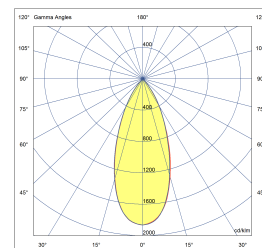

TWIST DIRECTABLE BOX 2

POWERLED(S)	2 x 5 Watt incl.	REFLECTOR	40°
CRI	90+	VOLTAGE	230 VAC - 50/60 Hz
GEAR / DRIVER	230 VAC LED	MATERIAL	Aluminium
WEIGHT	0,55 KG	IP	20

SPECIAL: Knee joint can be in any RAL on demand

OPTIONS: Copper fitting in any ral (mention on order)

MODELS

	ARTICLE N°	DESCRIPTION	COLOUR	KELVIN	LUMEN
	005251112702	TWIST DIRECTABLE FOR PROFILE LARGE 5W INT. WARM WHITE	BLACK STRUC.	2700	980
	005251113002	TWIST DIRECTABLE FOR PROFILE LARGE 5W INT. WARM WHITE	BLACK STRUC.	3000	1000
	005251114002	TWIST DIRECTABLE FOR PROFILE LARGE 5W INT. NATURAL WHITE	BLACK STRUC.	4000	1050
	005251112701	TWIST DIRECTABLE FOR PROFILE LARGE 5W INT. WARM WHITE	WHITE STRUC.	2700	980
	005251113001	TWIST DIRECTABLE FOR PROFILE LARGE 5W INT. WARM WHITE	WHITE STRUC.	3000	1000
	005251114001	TWIST DIRECTABLE FOR PROFILE LARGE 5W INT. NATURAL WHITE	WHITE STRUC.	4000	1050
	005251112703	TWIST DIRECTABLE FOR PROFILE LARGE 5W INT. WARM WHITE	ANY RAL	2700	980
	005251113003	TWIST RECESSED DIRECTABLE 5W INT. WARM WHITE	ANY RAL	3000	1000
	005251114003	TWIST DIRECTABLE FOR PROFILE LARGE 5W INT. NATURAL WHITE	ANY RAL	4000	1050