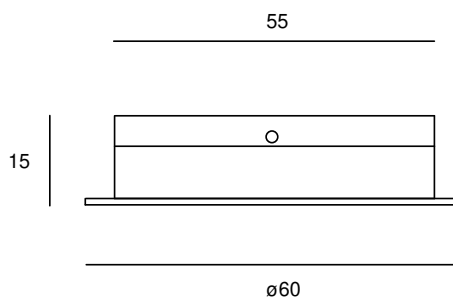

ZZIP

POWERLED(S)	1 x 3 Watt incl.	REFLECTOR	120°
CRI	90+	VOLTAGE	12 VDC
GEAR / DRIVER	not included	MATERIAL	Aluminium
MOUNTING DEPTH	15mm	WEIGHT	0,1 KG
IP	20		

OPTIONS: Device is PWM Dimmable

MODELS

	ARTICLE N°	DESCRIPTION	COLOUR	KELVIN	LUMEN
	025011202702	TWIST DIRECTABLE 5W INT. WARM WHITE	BLACK STRUC.	2700	221
	025011203002	TWIST DIRECTABLE 5W INT. WARM WHITE	BLACK STRUC.	3000	250
	025011204002	TWIST DIRECTABLE 5W INT. NATURAL WHITE	BLACK STRUC.	4000	275
	025011202701	TWIST DIRECTABLE 5W INT. WARM WHITE	WHITE STRUC.	2700	221
	025011203001	TWIST DIRECTABLE 5W INT. WARM WHITE	WHITE STRUC.	3000	250
	025011204001	TWIST DIRECTABLE 5W INT. NATURAL WHITE	WHITE STRUC.	4000	275
	025011202719	ZIPP 3W INT. WARM WHITE	ALU BRUSHED	2700	221
	025011203019	ZIPP 3W INT. WARM WHITE	ALU BRUSHED	3000	250
	025011204019	ZIPP 3W INT. NATURAL WHITE	ALU BRUSHED	4000	275

025011202703

TWIST DIRECTABLE 5W INT. WARM WHITE

ANY RAL

2700

221

025011203003

TWIST DIRECTABLE 5W INT. WARM WHITE

ANY RAL

3000

250

025011204003

TWIST DIRECTABLE 5W INT. NATURAL WHITE

ANY RAL

4000

275