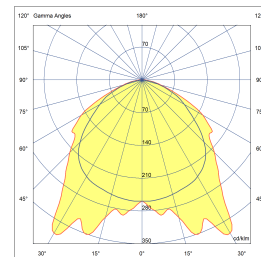

ZZIP

POWERLED(S)	1 x 3 Watt incl.	REFLECTOR	120°
CRI	90+	VOLTAGE	12 VDC
GEAR / DRIVER	not included	MATERIAL	Aluminium
MOUNTING DEPTH	15mm	WEIGHT	0,1 KG
IP	20		

OPTIONS: Device is PWM Dimmable

MODELS

	ARTICLE N°	DESCRIPTION	COLOUR	KELVIN	LUMEN
	025011202702	TWIST DIRECTABLE 5W INT. WARM WHITE	BLACK STRUC.	2700	221
	025011203002	TWIST DIRECTABLE 5W INT. WARM WHITE	BLACK STRUC.	3000	250
	025011204002	TWIST DIRECTABLE 5W INT. NATURAL WHITE	BLACK STRUC.	4000	275
	025011202701	TWIST DIRECTABLE 5W INT. WARM WHITE	WHITE STRUC.	2700	221
	025011203001	TWIST DIRECTABLE 5W INT. WARM WHITE	WHITE STRUC.	3000	250
	025011204001	TWIST DIRECTABLE 5W INT. NATURAL WHITE	WHITE STRUC.	4000	275
	025011202719	ZIPP 3W INT. WARM WHITE	ALU BRUSHED	2700	221
	025011203019	ZIPP 3W INT. WARM WHITE	ALU BRUSHED	3000	250
	025011204019	ZIPP 3W INT. NATURAL WHITE	ALU BRUSHED	4000	275