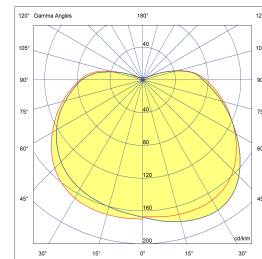

# BOULE DE PARIS

POWERLED(S)	1 x 4 Watt incl.	REFLECTOR	120°
CRI	90+	VOLTAGE	230 VAC
GEAR / DRIVER	230 VAC LED	MATERIAL	Aluminium
WEIGHT	0,125 KG	IP	20