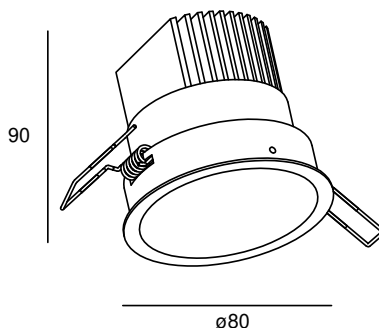

SPLENDOR DEEP

POWERLED(S)	1 x 8 Watt incl.	REFLECTOR	40° incl.
CRI	90+	VOLTAGE	230 VAC
GEAR / DRIVER	230 VAC LED	MATERIAL	Aluminium
MOUNTING DEPTH	90 mm	WEIGHT (KG)	0,250
CUTOUT SHAPE / SIZE	70 mm	IP	20

SPECIAL: Torsion springs and Leaf springs included.

MODELS

	ARTICLE N°	DESCRIPTION	COLOUR	KELVIN	LUMEN
	007081212702	SPLENDOR SQUARE INT. WARM WHITE	BLACK STRUC.	2700	600
	007081213002	SPLENDOR SQUARE INT. WARM WHITE	BLACK STRUC.	3000	600
	007081212701	SPLENDOR SQUARE INT. WARM WHITE	WHITE STRUC.	2700	600
	007081213001	SPLENDOR SQUARE INT. WARM WHITE	WHITE STRUC.	3000	600
	007081212703	SPLENDOR SQUARE INT. WARM WHITE	ANY RAL	2700	600
	007081213003	SPLENDOR SQUARE INT. WARM WHITE	ANY RAL	3000	600