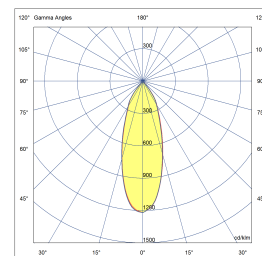

SPLENDOR DEEP

POWERLED(S)	1 x 8 Watt incl.	REFLECTOR	40° incl.
CRI	90+	VOLTAGE	230 VAC
GEAR / DRIVER	230 VAC LED	MATERIAL	Aluminium
MOUNTING DEPTH	90 mm	WEIGHT (KG)	0,250
CUTOUT SHAPE / SIZE	70 mm	IP	20