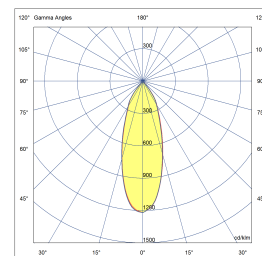

# SPLENDOR DEEP

POWERLED(S)	1 x 8 Watt incl.	REFLECTOR	40° incl.
CRI	90+	VOLTAGE	230 VAC
GEAR / DRIVER	230 VAC LED	MATERIAL	Aluminium
MOUNTING DEPTH	90 mm	WEIGHT (KG)	0,250
CUTOUT SHAPE / SIZE	70 mm	IP	44