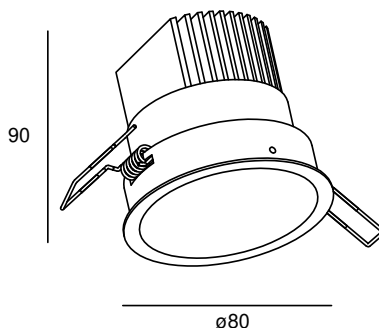

# SPLENDOR DEEP

POWERLED(S)	1 x 8 Watt incl.	REFLECTOR	40° incl.
CRI	90+	VOLTAGE	230 VAC
GEAR / DRIVER	230 VAC LED	MATERIAL	Aluminium
MOUNTING DEPTH	90 mm	WEIGHT (KG)	0,250
CUTOUT SHAPE / SIZE	70 mm	IP	44

## MODELS

	ARTICLE N°	DESCRIPTION	COLOUR	KELVIN	LUMEN
	007082212702	SPLENDOR DEEP EXT. WARM WHITE	BLACK STRUC.	2700	600
	007082213002	SPLENDOR DEEP EXT. WARM WHITE	BLACK STRUC.	3000	600
	007082212701	SPLENDOR DEEP EXT. WARM WHITE	WHITE STRUC.	2700	600
	007082213001	SPLENDOR DEEP EXT. WARM WHITE	WHITE STRUC.	3000	600
	007082212703	SPLENDOR DEEP EXT. WARM WHITE	ANY RAL	2700	600
	007082213003	SPLENDOR DEEP EXT. WARM WHITE	ANY RAL	3000	600