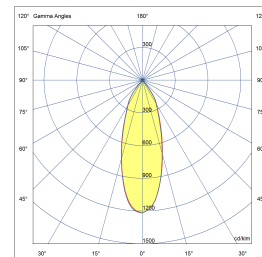

SPLENDOR TUBE

POWERLED(S)	1 x 8 Watt incl.	LENS	40° incl.
CRI	90+	VOLTAGE	230 VAC
GEAR / DRIVER	230 VAC LED	MATERIAL	Aluminium
WEIGHT	0,3	IP	20

MODELS

	ARTICLE N°	DESCRIPTION	COLOUR	KELVIN	LUMEN
	007271112702	SPLENDOR ROUND DIRECTABLE INT. WARM WHITE	BLACK STRUC.	2700	600
	007271113002	SPLENDOR ROUND DIRECTABLE INT. WARM WHITE	BLACK STRUC.	3000	600
	007271112701	SPLENDOR ROUND DIRECTABLE INT. WARM WHITE	WHITE STRUC.	2700	600
	007271113001	SPLENDOR ROUND DIRECTABLE INT. WARM WHITE	WHITE STRUC.	3000	600
	007271112703	SPLENDOR ROUND DIRECTABLE INT. WARM WHITE	ANY RAL	2700	600
	007271113003	SPLENDOR ROUND DIRECTABLE INT. WARM WHITE	ANY RAL	3000	600