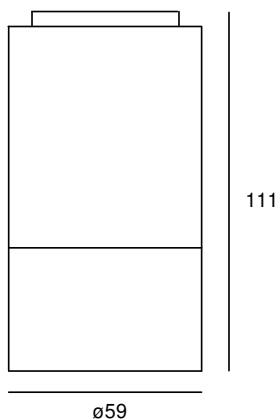

SPLENDOR TUBE

POWERLED(S)	1 x 8 Watt incl.	LENS	40° incl.
CRI	90+	VOLTAGE	230 VAC
GEAR / DRIVER	230 VAC LED	MATERIAL	Aluminium
WEIGHT	0,3	IP	20

MODELS

	ARTICLE N°	DESCRIPTION	COLOUR	KELVIN	LUMEN
	007271112702	SPLENDOR ROUND DIRECTABLE INT. WARM WHITE	BLACK STRUC.	2700	600
	007271113002	SPLENDOR ROUND DIRECTABLE INT. WARM WHITE	BLACK STRUC.	3000	600
	007271112701	SPLENDOR ROUND DIRECTABLE INT. WARM WHITE	WHITE STRUC.	2700	600
	007271113001	SPLENDOR ROUND DIRECTABLE INT. WARM WHITE	WHITE STRUC.	3000	600
	007271112703	SPLENDOR ROUND DIRECTABLE INT. WARM WHITE	ANY RAL	2700	600
	007271113003	SPLENDOR ROUND DIRECTABLE INT. WARM WHITE	ANY RAL	3000	600