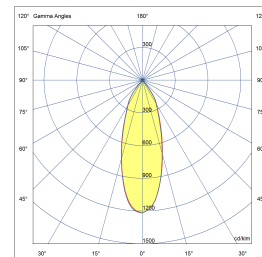

SPLENDOR TUBE DIRECTABLE

POWERLED(S)	1 x 8 Watt incl.	LENS	40° incl.
CRI	90+	VOLTAGE	230 VAC
GEAR / DRIVER	230 VAC LED	MATERIAL	Aluminium
WEIGHT	0,45	IP	20

SPECIAL: Knee joint can be in brass on demand

MODELS

	ARTICLE N°	DESCRIPTION	COLOUR	KELVIN	LUMEN
	007281112702	SPLENDOR TUBE INT. WARM WHITE	BLACK STRUC.	2700	600
	007281113002	SPLENDOR TUBE INT. WARM WHITE	BLACK STRUC.	3000	600
	007281112701	SPLENDOR TUBE INT. WARM WHITE	WHITE STRUC.	2700	600
	007281113001	SPLENDOR TUBE INT. WARM WHITE	WHITE STRUC.	3000	600
	007281112703	SPLENDOR TUBE INT. WARM WHITE	ANY RAL	2700	600
	007281113003	SPLENDOR TUBE INT. WARM WHITE	ANY RAL	3000	600