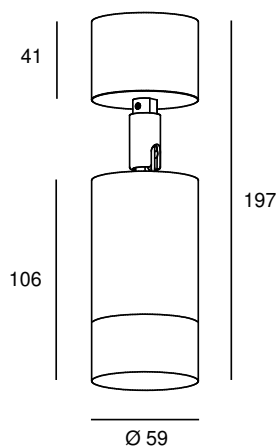

SPLENDOR TUBE DIRECTABLE

POWERLED(S)	1 x 8 Watt incl.	LENS	40° incl.
CRI	90+	VOLTAGE	230 VAC
GEAR / DRIVER	230 VAC LED	MATERIAL	Aluminium
WEIGHT	0,45	IP	20

SPECIAL: Knee joint can be in brass on demand

MODELS

	ARTICLE N°	DESCRIPTION	COLOUR	KELVIN	LUMEN
	007281112702	SPLENDOR TUBE INT. WARM WHITE	BLACK STRUC.	2700	600
	007281113002	SPLENDOR TUBE INT. WARM WHITE	BLACK STRUC.	3000	600
	007281112701	SPLENDOR TUBE INT. WARM WHITE	WHITE STRUC.	2700	600
	007281113001	SPLENDOR TUBE INT. WARM WHITE	WHITE STRUC.	3000	600
	007281112703	SPLENDOR TUBE INT. WARM WHITE	ANY RAL	2700	600
	007281113003	SPLENDOR TUBE INT. WARM WHITE	ANY RAL	3000	600