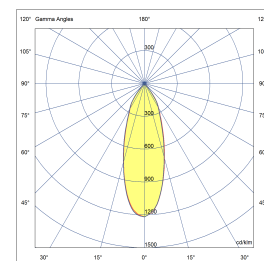

SPLENDOR TUBE DIRECTABLE RECESSED

POWERLED(S)	1 x 8 Watt incl.	LENS	40° incl.
CRI	90+	VOLTAGE	230 VAC
GEAR / DRIVER	230 VAC LED	MATERIAL	Aluminium
WEIGHT	0,45	CUTOUT SHAPE / SIZE	40
IP	20		

SPECIAL: Knee joint can be in brass on demand

MODELS

	ARTICLE N°	DESCRIPTION	COLOUR	KELVIN	LUMEN
	007281212702	SPLENDOR TUBE DIRECTABLE INT. WARM WHITE	BLACK STRUC.	2700	600
	007281213002	SPLENDOR TUBE DIRECTABLE INT. WARM WHITE	BLACK STRUC.	3000	600
	007281212701	SPLENDOR TUBE DIRECTABLE INT. WARM WHITE	WHITE STRUC.	2700	600
	007281213001	SPLENDOR TUBE DIRECTABLE INT. WARM WHITE	WHITE STRUC.	3000	600
	007281212703	SPLENDOR TUBE DIRECTABLE INT. WARM WHITE	ANY RAL	2700	600
	007281213003	SPLENDOR TUBE DIRECTABLE INT. WARM WHITE	ANY RAL	3000	600