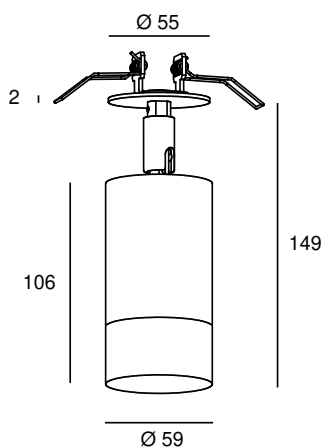

SPLENDOR TUBE DIRECTABLE RECESSED

POWERLED(S)	1 x 8 Watt incl.	LENS	40° incl.
CRI	90+	VOLTAGE	230 VAC
GEAR / DRIVER	230 VAC LED	MATERIAL	Aluminium
WEIGHT	0,45	CUTOUT SHAPE / SIZE	40
IP	20		

SPECIAL: Knee joint can be in brass on demand

MODELS

	ARTICLE N°	DESCRIPTION	COLOUR	KELVIN	LUMEN
	007281212702	SPLENDOR TUBE DIRECTABLE INT. WARM WHITE	BLACK STRUC.	2700	600
	007281213002	SPLENDOR TUBE DIRECTABLE INT. WARM WHITE	BLACK STRUC.	3000	600
	007281212701	SPLENDOR TUBE DIRECTABLE INT. WARM WHITE	WHITE STRUC.	2700	600
	007281213001	SPLENDOR TUBE DIRECTABLE INT. WARM WHITE	WHITE STRUC.	3000	600
	007281212703	SPLENDOR TUBE DIRECTABLE INT. WARM WHITE	ANY RAL	2700	600
	007281213003	SPLENDOR TUBE DIRECTABLE INT. WARM WHITE	ANY RAL	3000	600