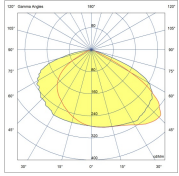

041010333000 TROOPER V3 - ASYMMERTRIC 155°X65° - 3000K WARM WHITE - ON/OFF
041010334000 TROOPER V3 - ASYMMERTRIC 155°X65° - 4000K COLD WHITE - ON/OFF

BLACK	3000	1500
BLACK	4000	1500