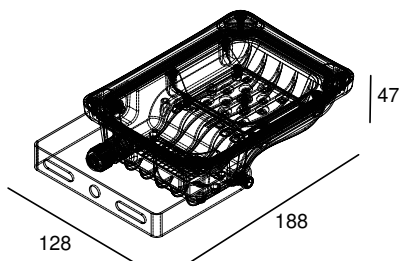

# TROOPER V3 10W

<b>BEAM ANGLE</b>	110° OR 26°, 64°, ASY 120°x50°, ASY 155°x65°	<b>ADJUSTABILITY</b>	with bracket
<b>VOLTAGE</b>	230 VAC	<b>GEAR / DRIVER</b>	Constant current driver incl.
<b>MATERIAL</b>	Aluminium	<b>WEIGHT (KG)</b>	0,7
<b>IP</b>	66		

**041010333000** TROOPER V3 - ASYMMERTRIC 155°X65° - 3000K WARM WHITE - ON/OFF  
**041010334000** TROOPER V3 - ASYMMERTRIC 155°X65° - 4000K COLD WHITE - ON/OFF

BLACK	3000	1500
BLACK	4000	1500