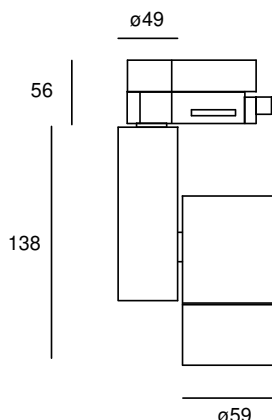

# SPLENDOR TRACK SIDE TUBE DIRECTABLE

POWERLED(S)	1 x 8 Watt incl.	LENS	40° incl.
CRI	90+	VOLTAGE	230 VAC
GEAR / DRIVER	230 VAC LED	MATERIAL	Aluminium
WEIGHT	0,45	IP	20

## MODELS

	ARTICLE N°	DESCRIPTION	COLOUR	KELVIN	LUMEN
	007281402702	SPLENDOR TUBE DIRECTABLE RECESSED INT. WARM WHITE	BLACK STRUC.	2700	600
	007281403002	SPLENDOR TUBE DIRECTABLE RECESSED INT. WARM WHITE	BLACK STRUC.	3000	600
	007281402701	SPLENDOR TUBE DIRECTABLE RECESSED INT. WARM WHITE	WHITE STRUC.	2700	600
	007281403001	SPLENDOR TUBE DIRECTABLE RECESSED INT. WARM WHITE	WHITE STRUC.	3000	600
	007281402703	SPLENDOR TUBE DIRECTABLE RECESSED INT. WARM WHITE	ANY RAL	2700	600
	007281403003	SPLENDOR TUBE DIRECTABLE RECESSED INT. WARM WHITE	ANY RAL	3000	600