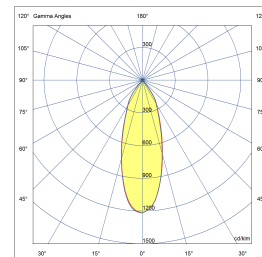

# SPLENDOR TRACK SIDE TUBE DIRECTABLE

POWERLED(S)	1 x 8 Watt incl.	LENS	40° incl.
CRI	90+	VOLTAGE	230 VAC
GEAR / DRIVER	230 VAC LED	MATERIAL	Aluminium
WEIGHT	0,45	IP	20

## MODELS

	ARTICLE N°	DESCRIPTION	COLOUR	KELVIN	LUMEN
	007281402702	SPLENDOR TUBE DIRECTABLE RECESSED INT. WARM WHITE	BLACK STRUC.	2700	600
	007281403002	SPLENDOR TUBE DIRECTABLE RECESSED INT. WARM WHITE	BLACK STRUC.	3000	600
	007281402701	SPLENDOR TUBE DIRECTABLE RECESSED INT. WARM WHITE	WHITE STRUC.	2700	600
	007281403001	SPLENDOR TUBE DIRECTABLE RECESSED INT. WARM WHITE	WHITE STRUC.	3000	600
	007281402703	SPLENDOR TUBE DIRECTABLE RECESSED INT. WARM WHITE	ANY RAL	2700	600
	007281403003	SPLENDOR TUBE DIRECTABLE RECESSED INT. WARM WHITE	ANY RAL	3000	600