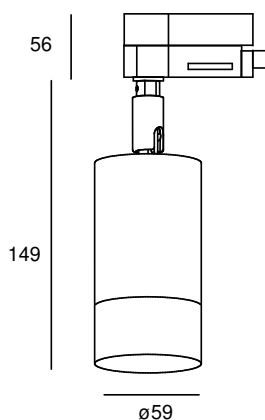

# SPLENDOR TRACK TUBE DIRECTABLE

POWERLED(S)	1 x 8 Watt incl.	LENS	40° incl.
CRI	90+	VOLTAGE	230 VAC
GEAR / DRIVER	230 VAC LED	MATERIAL	Aluminium
WEIGHT	0,45	IP	20

**SPECIAL:** Knee joint can be in brass on demand

## MODELS

	ARTICLE N°	DESCRIPTION	COLOUR	KELVIN	LUMEN
	007281452702	SPLENDOR TUBE DIRECTABLE RECESSED INT. WARM WHITE	BLACK STRUC.	2700	600
	007281453002	SPLENDOR TUBE DIRECTABLE RECESSED INT. WARM WHITE	BLACK STRUC.	3000	600
	007281452701	SPLENDOR TUBE DIRECTABLE RECESSED INT. WARM WHITE	WHITE STRUC.	2700	600
	007281453001	SPLENDOR TUBE DIRECTABLE RECESSED INT. WARM WHITE	WHITE STRUC.	3000	600
	007281452703	SPLENDOR TUBE DIRECTABLE RECESSED INT. WARM WHITE	ANY RAL	2700	600
	007281453003	SPLENDOR TUBE DIRECTABLE RECESSED INT. WARM WHITE	ANY RAL	3000	600