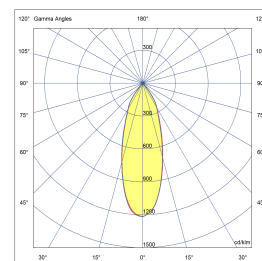

# SPLENDOR TRACK TUBE DIRECTABLE

POWERLED(S)	1 x 8 Watt incl.	LENS	40° incl.
CRI	90+	VOLTAGE	230 VAC
GEAR / DRIVER	230 VAC LED	MATERIAL	Aluminium
WEIGHT	0,45	IP	20

**SPECIAL:** Knee joint can be in brass on demand

## MODELS

	ARTICLE N°	DESCRIPTION	COLOUR	KELVIN	LUMEN
	007281452702	SPLENDOR TUBE DIRECTABLE RECESSED INT. WARM WHITE	BLACK STRUC.	2700	600
	007281453002	SPLENDOR TUBE DIRECTABLE RECESSED INT. WARM WHITE	BLACK STRUC.	3000	600
	007281452701	SPLENDOR TUBE DIRECTABLE RECESSED INT. WARM WHITE	WHITE STRUC.	2700	600
	007281453001	SPLENDOR TUBE DIRECTABLE RECESSED INT. WARM WHITE	WHITE STRUC.	3000	600
	007281452703	SPLENDOR TUBE DIRECTABLE RECESSED INT. WARM WHITE	ANY RAL	2700	600
	007281453003	SPLENDOR TUBE DIRECTABLE RECESSED INT. WARM WHITE	ANY RAL	3000	600