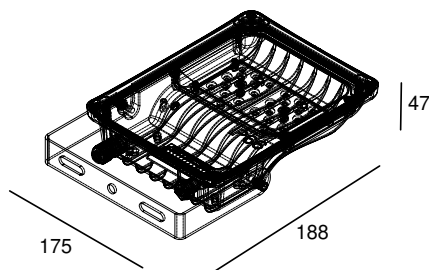

# TROOPER V3 30W

|                   |  |                      |                               |
|-------------------|--|----------------------|-------------------------------|
| <b>BEAM ANGLE</b> | 110° OR 26°, 64°, ASY 120°x50°, ASY 155°x65° | <b>ADJUSTABILITY</b> | with bracket                  |
| <b>VOLTAGE</b>    | 230 VAC                                      | <b>GEAR / DRIVER</b> | Constant current driver incl. |
| <b>MATERIAL</b>   | Aluminium                                    | <b>WEIGHT (KG)</b>   | 1,23                          |
| <b>IP</b>         | 66   |                      |                               |

## MODELS

|  | ARTICLE N°          | DESCRIPTION  | COLOUR | KELVIN | LUMEN |
|--|---------------------|--|--------|--------|-------|
|  | <b>041030103000</b> | TROOPER V3 - 110° - 3000K WARM WHITE - ON/OFF                | BLACK  | 3000   | 4500  |
|  | <b>041030104000</b> | TROOPER V3 - 110° - 4000K COLD WHITE - ON/OFF                | BLACK  | 4000   | 4500  |
|  | <b>041030303000</b> | TROOPER V3 - 26° - 3000K WARM WHITE - ON/OFF                 | BLACK  | 3000   | 4500  |
|  | <b>041030304000</b> | TROOPER V3 - 26° - 4000K COLD WHITE - ON/OFF                 | BLACK  | 4000   | 4500  |
|  | <b>041030313000</b> | TROOPER V3 - 64° - 3000K WARM WHITE - ON/OFF                 | BLACK  | 3000   | 4500  |
|  | <b>041030314000</b> | TROOPER V3 - 64° - 4000K COLD WHITE - ON/OFF                 | BLACK  | 4000   | 4500  |
|  | <b>041030323000</b> | TROOPER V3 - ASYMMETRIC 120°x50° - 3000K WARM WHITE - ON/OFF | BLACK  | 3000   | 4500  |
|  | <b>041030324000</b> | TROOPER V3 - ASYMMETRIC 120°x50° - 4000K COLD WHITE - ON/OFF | BLACK  | 4000   | 4500  |

**041030333000** TROOPER V3 - ASYMMERTRIC 155°X65° - 3000K WARM WHITE - ON/OFF  
**041030334000** TROOPER V3 - ASYMMERTRIC 155°X65° - 4000K COLD WHITE - ON/OFF

|       |      |      |
|-------|------|------|
| BLACK | 3000 | 4500 |
| BLACK | 4000 | 4500 |