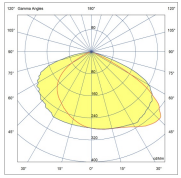

041030333000 TROOPER V3 - ASYMMERTRIC 155°X65° - 3000K WARM WHITE - ON/OFF
041030334000 TROOPER V3 - ASYMMERTRIC 155°X65° - 4000K COLD WHITE - ON/OFF

BLACK	3000	4500
BLACK	4000	4500