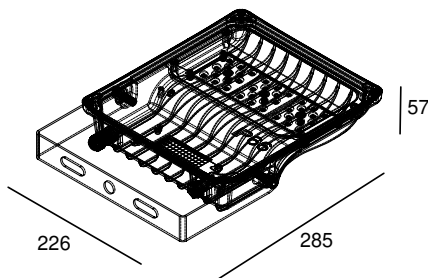

# TROOPER V3 50W

|                   |  |                      |                               |
|-------------------|--|----------------------|-------------------------------|
| <b>BEAM ANGLE</b> | 110° OR 26°, 64°, ASY 120°x50°, ASY 155°X65° | <b>ADJUSTABILITY</b> | with bracket                  |
| <b>VOLTAGE</b>    | 230 VAC                                      | <b>GEAR / DRIVER</b> | Constant current driver incl. |
| <b>MATERIAL</b>   | Aluminium                                    | <b>WEIGHT (KG)</b>   | 1,8                           |
| <b>IP</b>         | 66   |                      |                               |