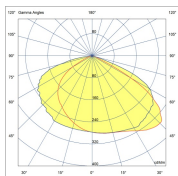

041050334000 TROOPER V3 - ASYMMETRIC 155°X65° - 4000K COLD WHITE - ON/OFF
042050334000 TROOPER V3 - ASYMMETRIC 155°X65° - 4000K COLD WHITE - 1-10V
043050334000 TROOPER V3 - ASYMMETRIC 155°X65° - 4000K COLD WHITE - DALI

BLACK 4000 7500
BLACK 4000 7500
BLACK 4000 7500