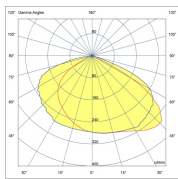

041100333000 TROOPER V3 - ASYMMETRIC 155°X65° - 3000K WARM WHITE - ON/OFF
042100333000 TROOPER V3 - ASYMMETRIC 155°X65° - 3000K WARM WHITE - 1-10V
043100333000 TROOPER V3 - ASYMMETRIC 155°X65° - 3000K WARM WHITE - DALI

BLACK 3000 15000
BLACK 3000 15000
BLACK 3000 15000