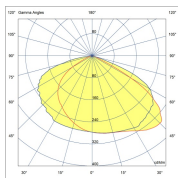

041100334000 TROOPER V3 - ASYMMETRIC 155°X65° - 4000K COLD WHITE - ON/OFF
042100334000 TROOPER V3 - ASYMMETRIC 155°X65° - 4000K COLD WHITE - 1-10V
043100334000 TROOPER V3 - ASYMMETRIC 155°X65° - 4000K COLD WHITE - DALI

BLACK 4000 15000
BLACK 4000 15000
BLACK 4000 15000