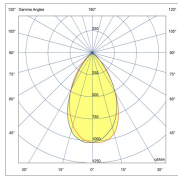

041100314000 TROOPER V3 - 64° - 4000K COLD WHITE - ON/OFF
042100314000 TROOPER V3 - 64° - 4000K COLD WHITE - 1-10V
043100314000 TROOPER V3 - 64° - 4000K COLD WHITE - DALI

BLACK 4000 15000
BLACK 4000 15000
BLACK 4000 15000