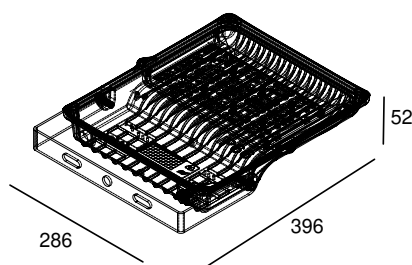

TROOPER V3 100W

BEAM ANGLE	110° OR 26°, 64°, ASY 120°x50°, ASY 155°x65°	ADJUSTABILITY	with bracket
VOLTAGE	230 VAC	GEAR / DRIVER	Constant current driver incl.
MATERIAL	Aluminium	WEIGHT (KG)	3,1
IP	66		