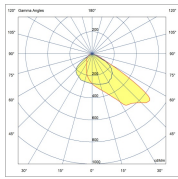

041100323000 TROOPER V3 - ASYMMETRIC 120°X50° - 3000K WARM WHITE - ON/OFF
042100323000 TROOPER V3 - ASYMMETRIC 120°X50° - 3000K WARM WHITE - 1-10V
043100323000 TROOPER V3 - ASYMMETRIC 120°X50° - 3000K WARM WHITE - DALI

BLACK 3000 15000
BLACK 3000 15000
BLACK 3000 15000