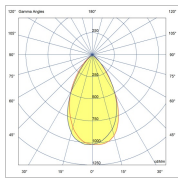

041100313000 TROOPER V3 - 64° - 3000K WARM WHITE - ON/OFF
042100313000 TROOPER V3 - 64° - 3000K WARM WHITE - 1-10V
043100313000 TROOPER V3 - 64° - 3000K WARM WHITE - DALI

BLACK 3000 15000
BLACK 3000 15000
BLACK 3000 15000