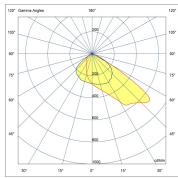

041100324000 TROOPER V3 - ASYMMETRIC 120°X50° - 4000K COLD WHITE - ON/OFF
042100324000 TROOPER V3 - ASYMMETRIC 120°X50° - 4000K COLD WHITE - 1-10V
043100324000 TROOPER V3 - ASYMMETRIC 120°X50° - 4000K COLD WHITE - DALI

BLACK 4000 15000
BLACK 4000 15000
BLACK 4000 15000