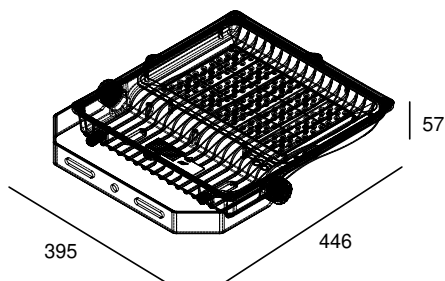

TROOPER V3 200W

| | | | |
|-------------------|--|----------------------|-------------------------------|
| BEAM ANGLE | 110° OR 26°, 64°, ASY 120°x50°, ASY 155°x65° | ADJUSTABILITY | with bracket |
| VOLTAGE | 230 VAC | GEAR / DRIVER | Constant current driver incl. |
| MATERIAL | Aluminium | WEIGHT (KG) | 5,7 |
| IP | 66 | | |