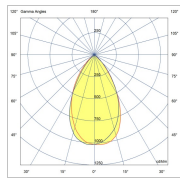

041200313000 TROOPER V3 - 64° - 3000K WARM WHITE - ON/OFF
042200313000 TROOPER V3 - 64° - 3000K WARM WHITE - 1-10V
043200313000 TROOPER V3 - 64° - 3000K WARM WHITE - DALI

BLACK 3000 30000
BLACK 3000 30000
BLACK 3000 30000