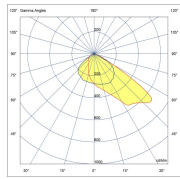

041200323000 TROOPER V3 - ASYMMETRIC 120°X50° - 3000K WARM WHITE - ON/OFF
042200323000 TROOPER V3 - ASYMMETRIC 120°X50° - 3000K WARM WHITE - 1-10V
043200323000 TROOPER V3 - ASYMMETRIC 120°X50° - 3000K WARM WHITE - DALI

BLACK 3000 30000
BLACK 3000 30000
BLACK 3000 30000