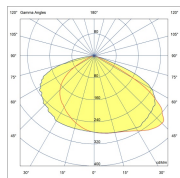

041200334000 TROOPER V3 - ASYMMETRIC 155°X65° - 4000K COLD WHITE - ON/OFF
042200334000 TROOPER V3 - ASYMMETRIC 155°X65° - 4000K COLD WHITE - 1-10V
043200334000 TROOPER V3 - ASYMMETRIC 155°X65° - 4000K COLD WHITE - DALI

BLACK 4000 30000
BLACK 4000 30000
BLACK 4000 30000