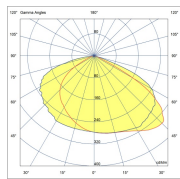

041200333000 TROOPER V3 - ASYMMETRIC 155°X65° - 3000K WARM WHITE - ON/OFF
042200333000 TROOPER V3 - ASYMMETRIC 155°X65° - 3000K WARM WHITE - 1-10V
043200333000 TROOPER V3 - ASYMMETRIC 155°X65° - 3000K WARM WHITE - DALI

BLACK 3000 30000
BLACK 3000 30000
BLACK 3000 30000