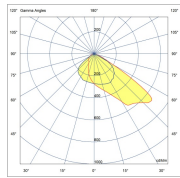

041200324000 TROOPER V3 - ASYMMETRIC 120°X50° - 4000K COLD WHITE - ON/OFF
042200324000 TROOPER V3 - ASYMMETRIC 120°X50° - 4000K COLD WHITE - 1-10V
043200324000 TROOPER V3 - ASYMMETRIC 120°X50° - 4000K COLD WHITE - DALI

BLACK 4000 30000
BLACK 4000 30000
BLACK 4000 30000