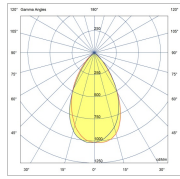

041200314000 TROOPER V3 - 64° - 4000K COLD WHITE - ON/OFF
042200314000 TROOPER V3 - 64° - 4000K COLD WHITE - 1-10V
043200314000 TROOPER V3 - 64° - 4000K COLD WHITE - DALI

BLACK 4000 30000
BLACK 4000 30000
BLACK 4000 30000