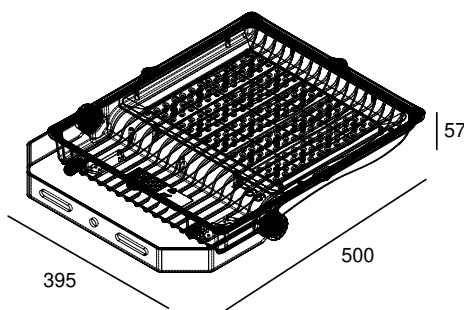

TROOPER V3 250W

BEAM ANGLE	110° OR 26°, 64°, ASY 120°x50°, ASY 155°x65°	ADJUSTABILITY	with bracket
VOLTAGE	230 VAC	GEAR / DRIVER	Constant current driver incl.
MATERIAL	Aluminium	WEIGHT (KG)	6,7
IP	66		