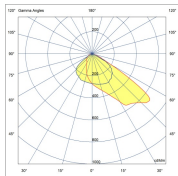

041250324000 TROOPER V3 - ASYMMETRIC 120°X50° - 4000K COLD WHITE - ON/OFF
042250324000 TROOPER V3 - ASYMMETRIC 120°X50° - 4000K COLD WHITE - 1-10V
043250324000 TROOPER V3 - ASYMMETRIC 120°X50° - 4000K COLD WHITE - DALI

BLACK 4000 37500
BLACK 4000 37500
BLACK 4000 30000