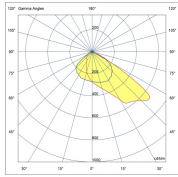

041250323000 TROOPER V3 - ASYMMETRIC 120°X50° - 3000K WARM WHITE - ON/OFF
042250323000 TROOPER V3 - ASYMMETRIC 120°X50° - 3000K WARM WHITE - 1-10V
043250323000 TROOPER V3 - ASYMMETRIC 120°X50° - 3000K WARM WHITE - DALI

BLACK 3000 37500
BLACK 3000 37500
BLACK 3000 37500