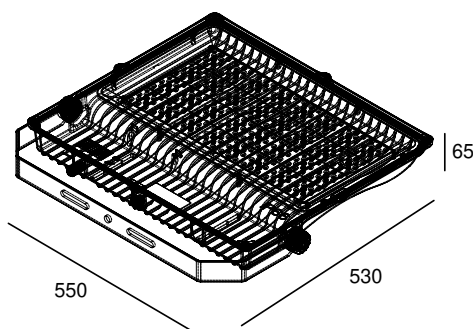

# TROOPER V3 300W

<b>BEAM ANGLE</b>	110° OR 26°, 64°, ASY 120°x50°, ASY 155°x65°	<b>ADJUSTABILITY</b>	with bracket
<b>VOLTAGE</b>	230 VAC	<b>GEAR / DRIVER</b>	Constant current driver incl.
<b>MATERIAL</b>	Aluminium	<b>WEIGHT (KG)</b>	10,7
<b>IP</b>	66		