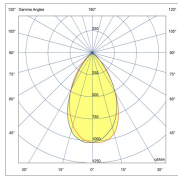

041300314000 TROOPER V3 - 64° - 4000K COLD WHITE - ON/OFF
042300314000 TROOPER V3 - 64° - 4000K COLD WHITE - 1-10V
043300314000 TROOPER V3 - 64° - 4000K COLD WHITE - DALI

BLACK 4000 45000
BLACK 4000 45000
BLACK 4000 45000