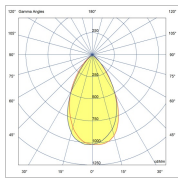

041300313000 TROOPER V3 - 64° - 3000K WARM WHITE - ON/OFF
042300313000 TROOPER V3 - 64° - 3000K WARM WHITE - 1-10V
043300313000 TROOPER V3 - 64° - 3000K WARM WHITE - DALI

BLACK 3000 45000
BLACK 3000 45000
BLACK 3000 45000