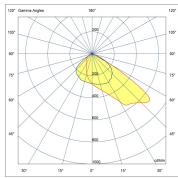

041300324000 TROOPER V3 - ASYMMETRIC 120°X50° - 4000K COLD WHITE - ON/OFF
042300324000 TROOPER V3 - ASYMMETRIC 120°X50° - 4000K COLD WHITE - 1-10V
043300324000 TROOPER V3 - ASYMMETRIC 120°X50° - 4000K COLD WHITE - DALI

BLACK 4000 45000
BLACK 4000 45000
BLACK 4000 45000