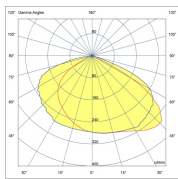

041300333000 TROOPER V3 - ASYMMETRIC 155°X65° - 3000K WARM WHITE - ON/OFF
042300333000 TROOPER V3 - ASYMMETRIC 155°X65° - 3000K WARM WHITE - 1-10V
043300333000 TROOPER V3 - ASYMMETRIC 155°X65° - 3000K WARM WHITE - DALI

BLACK 3000 45000
BLACK 3000 45000
BLACK 3000 45000