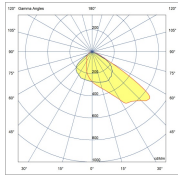

041300323000 TROOPER V3 - ASYMMETRIC 120°X50° - 3000K WARM WHITE - ON/OFF
042300323000 TROOPER V3 - ASYMMETRIC 120°X50° - 3000K WARM WHITE - 1-10V
043300323000 TROOPER V3 - ASYMMETRIC 120°X50° - 3000K WARM WHITE - DALI

BLACK 3000 45000
BLACK 3000 45000
BLACK 3000 45000