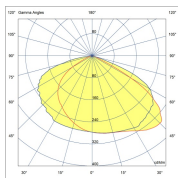

041300334000 TROOPER V3 - ASYMMETRIC 155°X65° - 4000K COLD WHITE - ON/OFF
042300334000 TROOPER V3 - ASYMMETRIC 155°X65° - 4000K COLD WHITE - 1-10V
043300334000 TROOPER V3 - ASYMMETRIC 155°X65° - 4000K COLD WHITE - DALI

BLACK 4000 45000
BLACK 4000 45000
BLACK 4000 45000