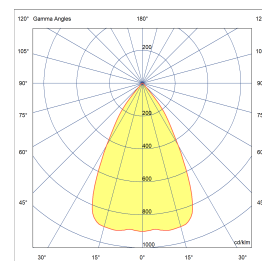

HOLY LIGHT

POWERLED(S)	1 x 6 Watt incl.	REFLECTOR	60° incl.
CRI	90+	VOLTAGE	500 mA
GEAR / DRIVER	Not included	FORWARD VOLTAGE	13,5 VDC
MATERIAL	Aluminium	MOUNTING DEPTH	105 mm
WEIGHT (KG)	0,3	CUTOUT SHAPE / SIZE	80 mm
IP	20		