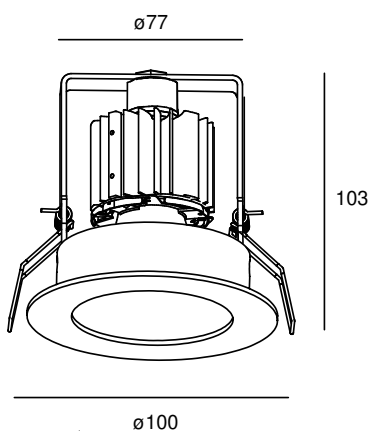

HOLY LIGHT

POWERLED(S)	1 x 6 Watt incl.	REFLECTOR	60° incl.
CRI	90+	VOLTAGE	500 mA
GEAR / DRIVER	Not included	FORWARD VOLTAGE	13,5 VDC
MATERIAL	Aluminium	MOUNTING DEPTH	105 mm
WEIGHT (KG)	0,3	CUTOUT SHAPE / SIZE	80 mm
IP	20		

SPECIAL: Torsion springs and Leaf springs included.

MODELS

	ARTICLE N°	DESCRIPTION	COLOUR	KELVIN	LUMEN
	008011212702	SPLENDOR ROUND INT. WARM WHITE	BLACK STRUC.	2700	900
	008011213002	SPLENDOR ROUND INT. WARM WHITE	BLACK STRUC.	3000	900
	008011212701	SPLENDOR ROUND INT. WARM WHITE	WHITE STRUC.	2700	900
	008011213001	SPLENDOR ROUND INT. WARM WHITE	WHITE STRUC.	3000	900
	008011212703	SPLENDOR ROUND INT. WARM WHITE	ANY RAL	2700	900
	008011213003	SPLENDOR ROUND INT. WARM WHITE	ANY RAL	3000	900