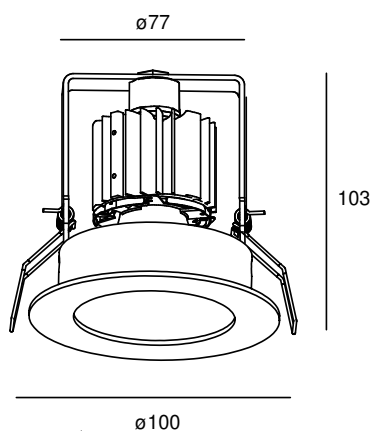

HOLY LIGHT

POWERLED(S)	1 x 6 Watt incl.	REFLECTOR	60° incl.
CRI	90+	VOLTAGE	500 mA
GEAR / DRIVER	Not included	FORWARD VOLTAGE	13,5 VDC
MATERIAL	Aluminium	MOUNTING DEPTH	105 mm
WEIGHT (KG)	0,3	CUTOUT SHAPE / SIZE	80 mm
IP	44		

SPECIAL: Torsion springs and Leaf springs included.

MODELS

	ARTICLE N°	DESCRIPTION	COLOUR	KELVIN	LUMEN
	008012212702	HOLY LIGHT INT. WARM WHITE	BLACK STRUC.	2700	900
	008012213002	HOLY LIGHT INT. WARM WHITE	BLACK STRUC.	3000	900
	008012212701	HOLY LIGHT INT. WARM WHITE	WHITE STRUC.	2700	900
	008012213001	HOLY LIGHT INT. WARM WHITE	WHITE STRUC.	3000	900
	008012212703	HOLY LIGHT INT. WARM WHITE	ANY RAL	2700	900
	008012213003	HOLY LIGHT INT. WARM WHITE	ANY RAL	3000	900