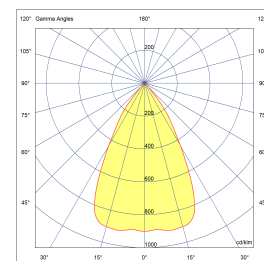

HOLY LIGHT

POWERLED(S)	1 x 6 Watt incl.	REFLECTOR	60° incl.
CRI	90+	VOLTAGE	500 mA
GEAR / DRIVER	Not included	FORWARD VOLTAGE	13,5 VDC
MATERIAL	Aluminium	MOUNTING DEPTH	105 mm
WEIGHT (KG)	0,3	CUTOUT SHAPE / SIZE	80 mm
IP	44		