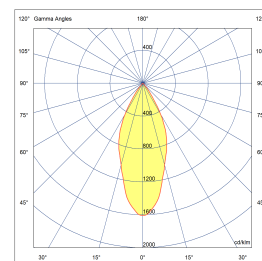

# HOLY LIGHT MINI

POWERLED(S)	1 x 6 Watt incl.	REFLECTOR	40° incl.
CRI	90+	VOLTAGE	500 mA
GEAR / DRIVER	Not included	FORWARD VOLTAGE	13,5 VDC
MATERIAL	Aluminium	MOUNTING DEPTH	92 mm
WEIGHT (KG)	0,3	CUTOUT SHAPE / SIZE	60 mm
IP	20		