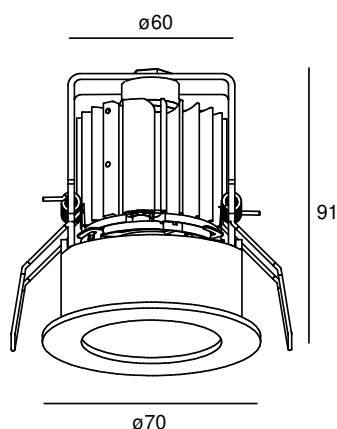

# HOLY LIGHT MINI

POWERLED(S)	1 x 6 Watt incl.	REFLECTOR	40° incl.
CRI	90+	VOLTAGE	500 mA
GEAR / DRIVER	Not included	FORWARD VOLTAGE	13,5 VDC
MATERIAL	Aluminium	MOUNTING DEPTH	92 mm
WEIGHT (KG)	0,3	CUTOUT SHAPE / SIZE	60 mm
IP	20		

## MODELS

	ARTICLE N°	DESCRIPTION	COLOUR	KELVIN	LUMEN
	044011212702	HOLY LIGHT INT. WARM WHITE	BLACK STRUC.	2700	900
	044011213002	HOLY LIGHT INT. WARM WHITE	BLACK STRUC.	3000	900
	044011212701	HOLY LIGHT INT. WARM WHITE	WHITE STRUC.	2700	900
	044011213001	HOLY LIGHT INT. WARM WHITE	WHITE STRUC.	3000	900
	044011212703	HOLY LIGHT INT. WARM WHITE	ANY RAL	2700	900
	044011213003	HOLY LIGHT INT. WARM WHITE	ANY RAL	3000	900