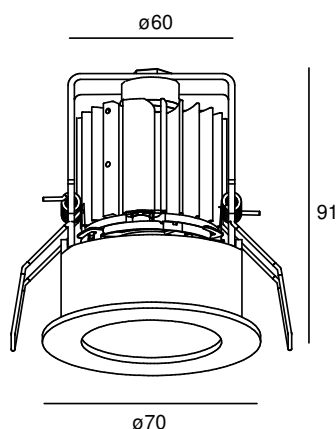

# HOLY LIGHT MINI

POWERLED(S)	1 x 6 Watt incl.	REFLECTOR	40° incl.
CRI	90+	VOLTAGE	500 mA
GEAR / DRIVER	Not included	FORWARD VOLTAGE	13,5 VDC
MATERIAL	Aluminium	MOUNTING DEPTH	91 mm
WEIGHT (KG)	0,3	CUTOUT SHAPE / SIZE	60 mm
IP	44		

## MODELS

	ARTICLE N°	DESCRIPTION	COLOUR	KELVIN	LUMEN
	044012212702	HOLY LIGHT INT. WARM WHITE	BLACK STRUC.	2700	900
	044012213002	HOLY LIGHT INT. WARM WHITE	BLACK STRUC.	3000	900
	044012212701	HOLY LIGHT INT. WARM WHITE	WHITE STRUC.	2700	900
	044012213001	HOLY LIGHT INT. WARM WHITE	WHITE STRUC.	3000	900
	044012212703	HOLY LIGHT INT. WARM WHITE	ANY RAL	2700	900
	044012213003	HOLY LIGHT INT. WARM WHITE	ANY RAL	3000	900