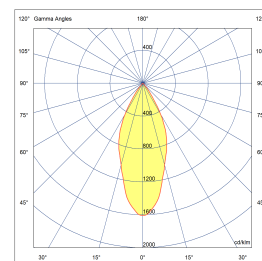

# HOLY LIGHT MINI

POWERLED(S)	1 x 6 Watt incl.	REFLECTOR	40° incl.
CRI	90+	VOLTAGE	500 mA
GEAR / DRIVER	Not included	FORWARD VOLTAGE	13,5 VDC
MATERIAL	Aluminium	MOUNTING DEPTH	91 mm
WEIGHT (KG)	0,3	CUTOUT SHAPE / SIZE	60 mm
IP	44		