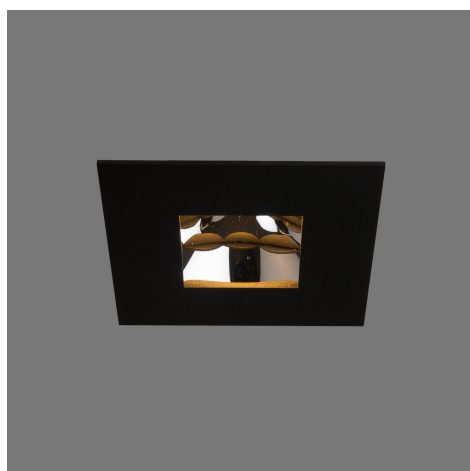

# HOLY LIGHT SQUARE

POWERLED(S)	1 x 6 Watt incl.	REFLECTOR	60° incl.
CRI	90+	VOLTAGE	500 mA
GEAR / DRIVER	Not included	FORWARD VOLTAGE	13,5 VDC
MATERIAL	Aluminium	MOUNTING DEPTH	105 mm
WEIGHT (KG)	0,3	CUTOUT SHAPE / SIZE	90 mm
IP	44		

## MODELS

	ARTICLE N°	DESCRIPTION	COLOUR	KELVIN	LUMEN
	008092212702	HOLY LIGHT INT. WARM WHITE	BLACK STRUC.	2700	900
	008092213002	HOLY LIGHT INT. WARM WHITE	BLACK STRUC.	3000	900
	008092212701	HOLY LIGHT INT. WARM WHITE	WHITE STRUC.	2700	900
	008092213001	HOLY LIGHT INT. WARM WHITE	WHITE STRUC.	3000	900
	008092212703	HOLY LIGHT INT. WARM WHITE	ANY RAL	2700	900
	008092213003	HOLY LIGHT INT. WARM WHITE	ANY RAL	3000	900