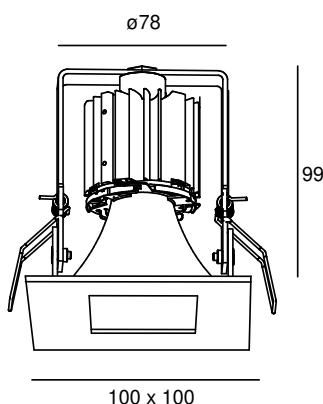

# HOLY LIGHT SQUARE

POWERLED(S)	1 x 6 Watt incl.	REFLECTOR	60° incl.
CRI	90+	VOLTAGE	500 mA
GEAR / DRIVER	Not included	FORWARD VOLTAGE	13,5 VDC
MATERIAL	Aluminium	MOUNTING DEPTH	105 mm
WEIGHT (KG)	0,3	CUTOUT SHAPE / SIZE	90 mm
IP	44		

## MODELS

	ARTICLE N°	DESCRIPTION	COLOUR	KELVIN	LUMEN
	008092212702	HOLY LIGHT INT. WARM WHITE	BLACK STRUC.	2700	900
	008092213002	HOLY LIGHT INT. WARM WHITE	BLACK STRUC.	3000	900
	008092212701	HOLY LIGHT INT. WARM WHITE	WHITE STRUC.	2700	900
	008092213001	HOLY LIGHT INT. WARM WHITE	WHITE STRUC.	3000	900
	008092212703	HOLY LIGHT INT. WARM WHITE	ANY RAL	2700	900
	008092213003	HOLY LIGHT INT. WARM WHITE	ANY RAL	3000	900