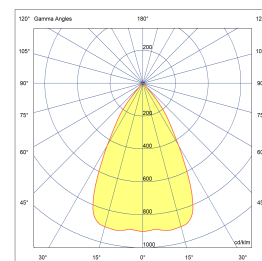

# HOLY LIGHT SQUARE

POWERLED(S)	1 x 6 Watt incl.	REFLECTOR	60° incl.
CRI	90+	VOLTAGE	500 mA
GEAR / DRIVER	Not included	FORWARD VOLTAGE	13,5 VDC
MATERIAL	Aluminium	MOUNTING DEPTH	105 mm
WEIGHT (KG)	0,3	CUTOUT SHAPE / SIZE	90 mm
IP	44		