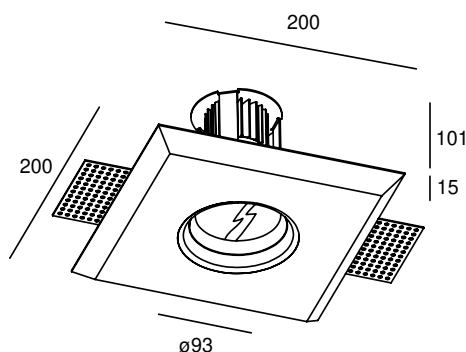

HOLY LIGHT ROUND TRIMLESS

202 x 202 MM

POWERLED(S)	1 x 6 Watt incl.	REFLECTOR	60° incl.
CRI	90+	VOLTAGE	500 mA
GEAR / DRIVER	Not included	FORWARD VOLTAGE	13,5 VDC
MATERIAL	Fermacel + Aluminium	MOUNTING DEPTH	121 mm
WEIGHT (KG)	0,5	CUTOUT SHAPE / SIZE	200 x 200 mm
IP	20		

MODELS

	ARTICLE N°	DESCRIPTION	COLOUR	KELVIN	LUMEN
	008011612701	HOLY LIGHT INT. WARM WHITE	WHITE STRUC.	2700	900
	008011613001	HOLY LIGHT INT. WARM WHITE	WHITE STRUC.	3000	900
	008011612703	HOLY LIGHT INT. WARM WHITE	ANY RAL	2700	900
	008011613003	HOLY LIGHT INT. WARM WHITE	ANY RAL	3000	900