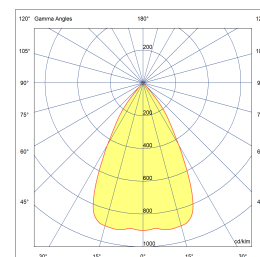

HOLY LIGHT ROUND TRIMLESS

202 x 202 MM

POWERLED(S)	1 x 6 Watt incl.	REFLECTOR	60° incl.
CRI	90+	VOLTAGE	500 mA
GEAR / DRIVER	Not included	FORWARD VOLTAGE	13,5 VDC
MATERIAL	Fermacel + Aluminium	MOUNTING DEPTH	121 mm
WEIGHT (KG)	0,5	CUTOUT SHAPE / SIZE	200 x 200 mm
IP	20		

MODELS

	ARTICLE N°	DESCRIPTION	COLOUR	KELVIN	LUMEN
	008011612701	HOLY LIGHT INT. WARM WHITE	WHITE STRUC.	2700	900
	008011613001	HOLY LIGHT INT. WARM WHITE	WHITE STRUC.	3000	900
	008011612703	HOLY LIGHT INT. WARM WHITE	ANY RAL	2700	900
	008011613003	HOLY LIGHT INT. WARM WHITE	ANY RAL	3000	900